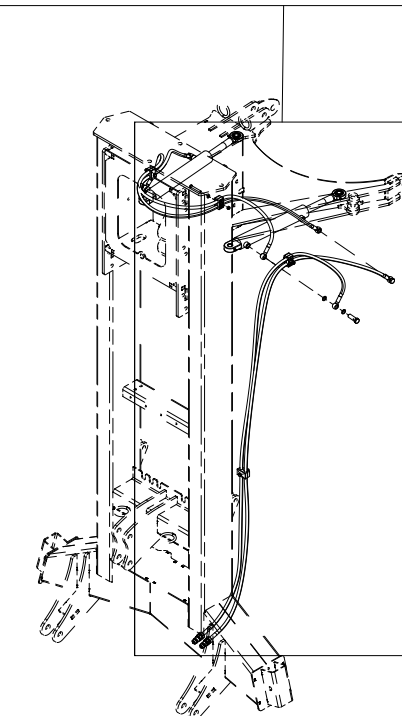

Pos	Qty	Article no	Designation
1	4	4251205	Hose holder
2	1	2422258	Hexagon screw M8x55 EIZn 8.8 DIN 931
3	4	2483609	Locking nut M8 EIZn DIN 985
4	8	2531047	Washer M8 EIZn DIN 125
5	2	2955004	Cylinder Ø50/30 SL300
6	2	2957852	BanjoBolt Double G3_8 BSP
7	10	2957868	Copper seal 3/8
8	2	2957851	Banjobolt 3/8"
9	4	32221022	Sleeve 25/20x20
10	3	2422259	Hexagon screw M8x60 EIZn 8.8 DIN 931
11	1	2958409	Hydraulic hose 1/4" L1700
12	1	2958409	Hydraulic hose 1/4" L1700
13	1	2958406	Hydraulic hose 1/4" L4100
14	1	2958406	Hydraulic hose 1/4" L4100