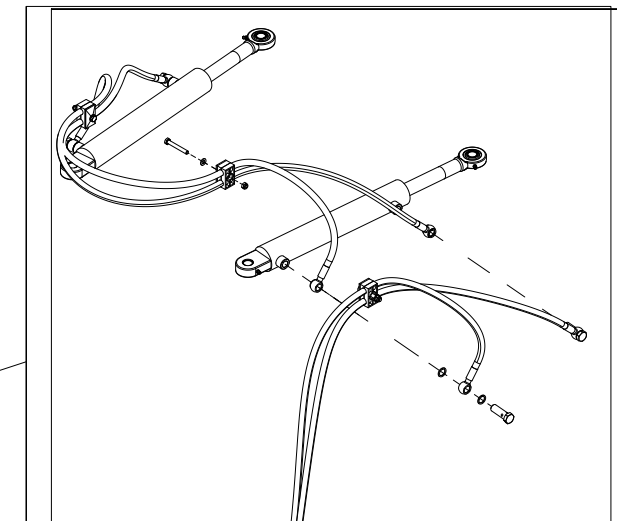

Pos	Qty	Article no	Designation
1	4	4251205	Hose holder
2	1	2422258	Hexagon screw M8x55 EIZn 8.8 DIN 931
3	4	2483609	Locking nut M8 EIZn DIN 985
4	8	2531047	Washer M8 EIZn DIN 125
5	2	2955004	Cylinder Ø50/30 SL300
6	2	2957852	BanjoBolt Double G3_8 BSP
7	10	2957868	Copper seal 3/8
8	2	2957851	Banjobolt 3/8"
9	4	32221022	Sleeve 25/20x20
10	3	2422259	Hexagon screw M8x60 EIZn 8.8 DIN 931
11	1	2958409	Hydraulic hose 1/4" L1700
12	1	2958409	Hydraulic hose 1/4" L1700
13	1	2958406	Hydraulic hose 1/4" L4100
14	1	2958406	Hydraulic hose 1/4" L4100